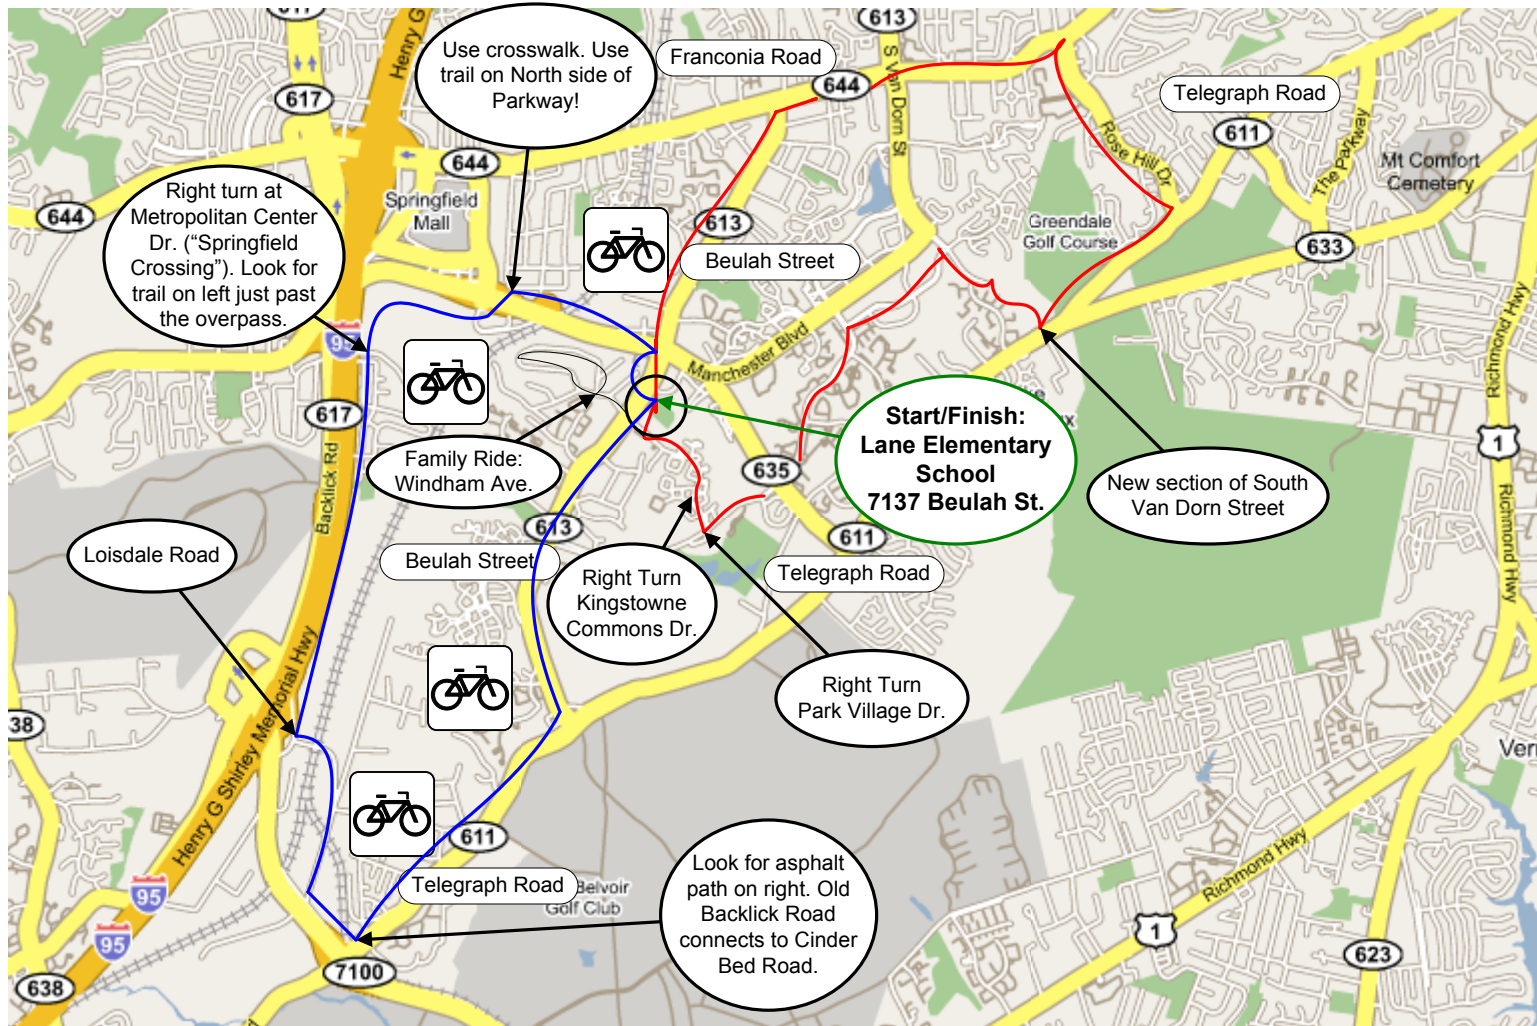

Supervisor Dana Kauffman's
Le Tour de Lee

Emergency Contact Number: 703-971-6262
8:00 AM - 1:00 PM